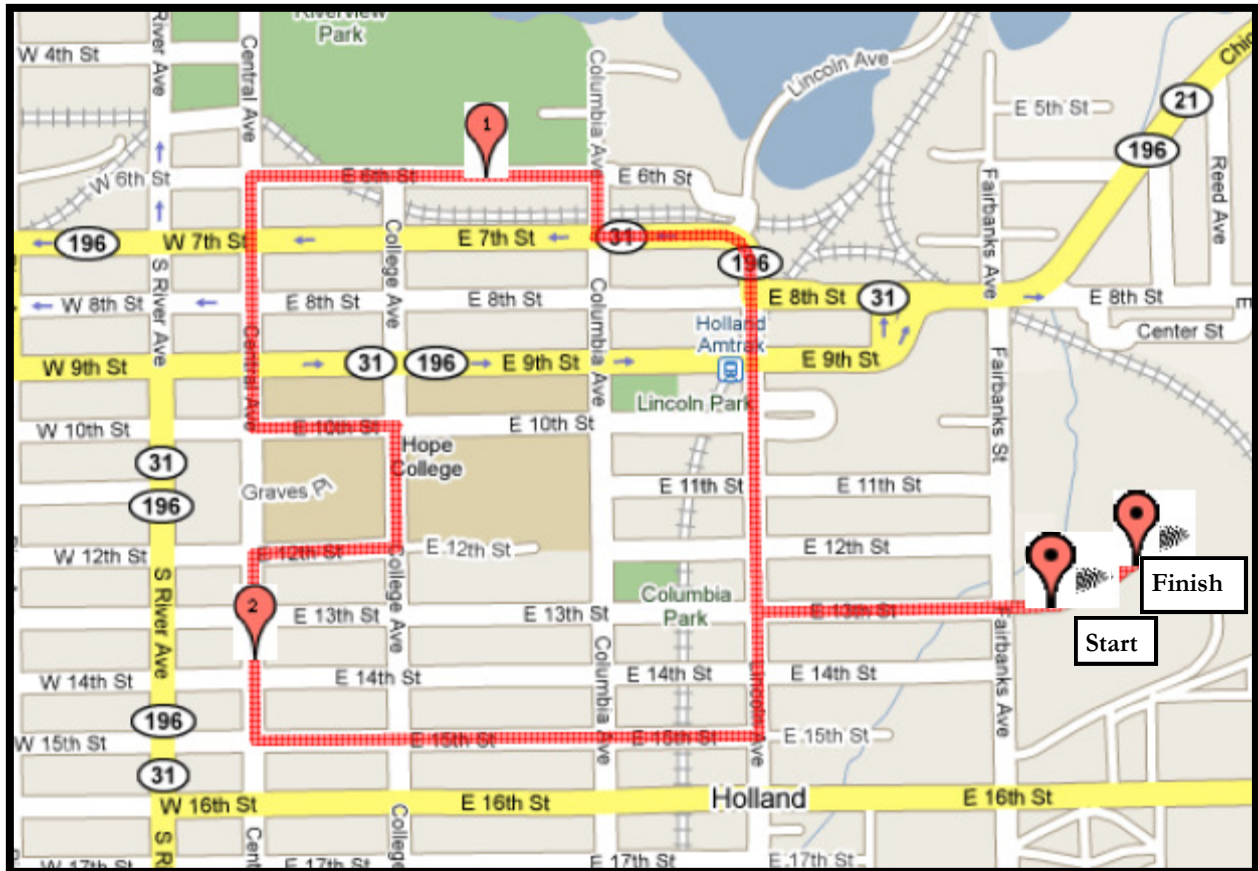

Girls on the Run Celebration 5K Run

May 15, 2009

Runners will begin and end at the Holland Municipal Stadium.

- Runners will begin by heading West out the driveway to the Stadium.
- Straight over Fairbanks and down 13th to go West.
- Right on Lincoln to go North.
- Left on E. 7th to go West.
- Right on Columbia to go North.
- Left on E. 6th to go West.
- Left of Central to go South.
- Left on E. 10th to go East.
- Right on College to go South.
- Right on 12th to go West.
- Left on Central to go South.
- Left on E. 15th to go East.
- Left on Lincoln to go North.
- Right on E. 13th to go East.
- Straight over Fairbanks down the driveway to the stadium and onto the field.